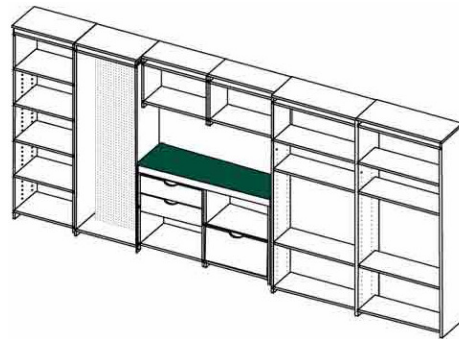

Interior

Specifications

14' System

Adjustable Utility Cabinet

16-662A(1) 72"H x 16"D x 24"W

Pegboard Cabinet

16-622PGB(1) 72"H x 16"D x 24"W

Overhead Cabinets

12-122(2) 17-3/8"H x 12"D x 24"W

Jumbo Adjustable Cabinet

16-653A(2) 72"H x 16"D x 36"W