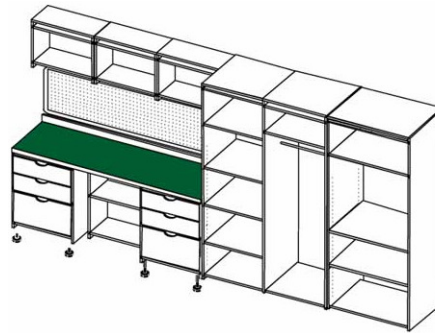

Cabinets for Less

"WHERE LESS GETS YOU MORE"

100% ALL WOOD CABINETS
FOR LESS THAN HOME CENTERS

INFORMATION SHEET

GARAGE CABINETS SYSTEM DESCRIPTION

Layout

Exterior

Interior

Specifications

13' System

Overhead Cabinets

12-122(3) 17-3/8"H x 12"D x 24"W

Adjustable Large Cabinet

24-652A(1) 72"H x 24"D x 24"W

6' Workbench

WKB24/396(1) 31"H x 24"D x 72"W