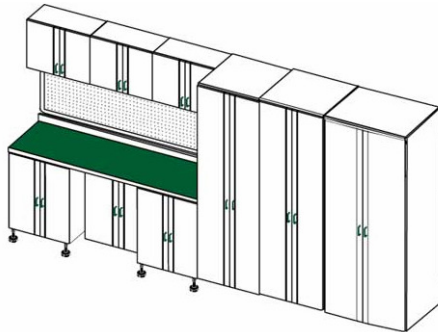

Cabinets for Less

"WHERE LESS GETS YOU MORE"

100% ALL WOOD CABINETS
FOR LESS THAN HOME CENTERS

INFORMATION SHEET

GARAGE CABINETS SYSTEM DESCRIPTION

Layout

Exterior

Interior

Specifications

13' System

Overhead Cabinets

12-122(3) 17-3/8"H x 12"D x 24"W

Adjustable Large Cabinet

24-652A(1) 72"H x 24"D x 24"W

6' Workbench

WKB24/396(1) 31"H x 24"D x 72"W