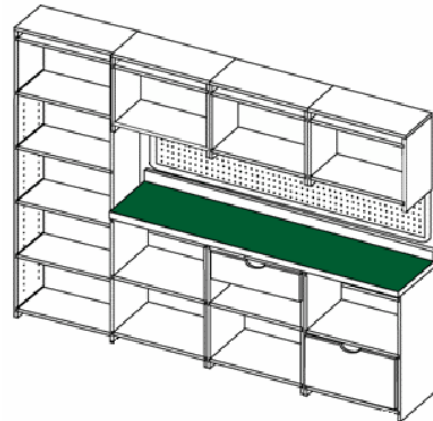

Interior

Specifications

8' System

Adjustable Utility Cabinet

16-662A(1) 72"H x 16"D x 24"W

Framed Pegboard

PGM24x72(1) 24"D x 72"W

Overhead Cabinets

12-122(3) 17-3/8"H x 16"D x 24"W

Drawer

DR14 (1)

Workbench

WKBT-16/72(1) 16"D X 72"W

Bin

BIN14 (1)

Workbench

WKB-MOD16(3) 31"H X 16"D X 24"W