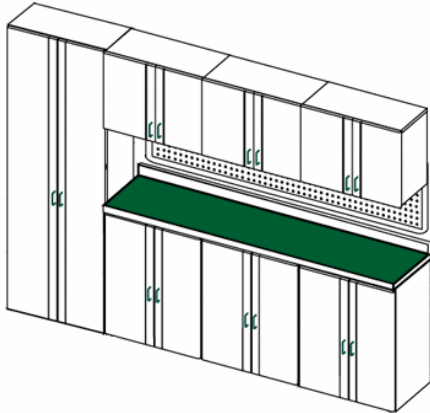

Cabinets for Less

"WHERE LESS GETS YOU MORE"

100% ALL WOOD CABINETS
FOR LESS THAN HOME CENTERS

INFORMATION SHEET

GARAGE CABINETS SYSTEM DESCRIPTION

Layout

Exterior