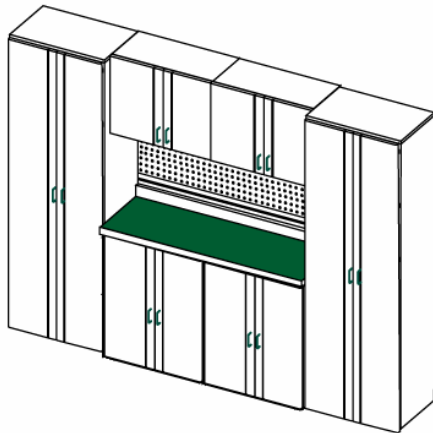

Cabinets for Less

"WHERE LESS GETS YOU MORE"

100% ALL WOOD CABINETS
FOR LESS THAN HOME CENTERS

INFORMATION SHEET

GARAGE CABINETS SYSTEM DESCRIPTION

Layout

Exterior