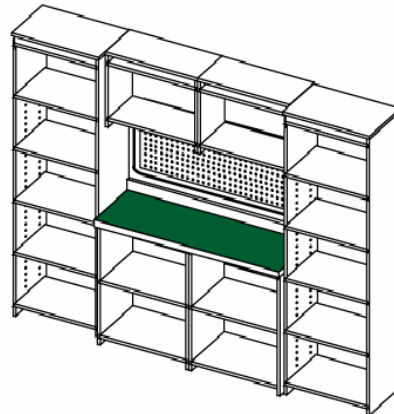

Interior

Specifications

8' System

Adjustable Utility Cabinet

16-662A(1) 72"H x 16"D x 24"W

Overhead Cabinets

12-122(2) 17-3/8"H x 12"D W x 24"W

Workbench

WKB16/364(1) 31H x 16"D x 48"W

Framed Pegboard

PGM24x48(1) 24"D x 48"W

Adjustable Utility Cabinet

16-662A(1) 72"H x 16"D x 24"W